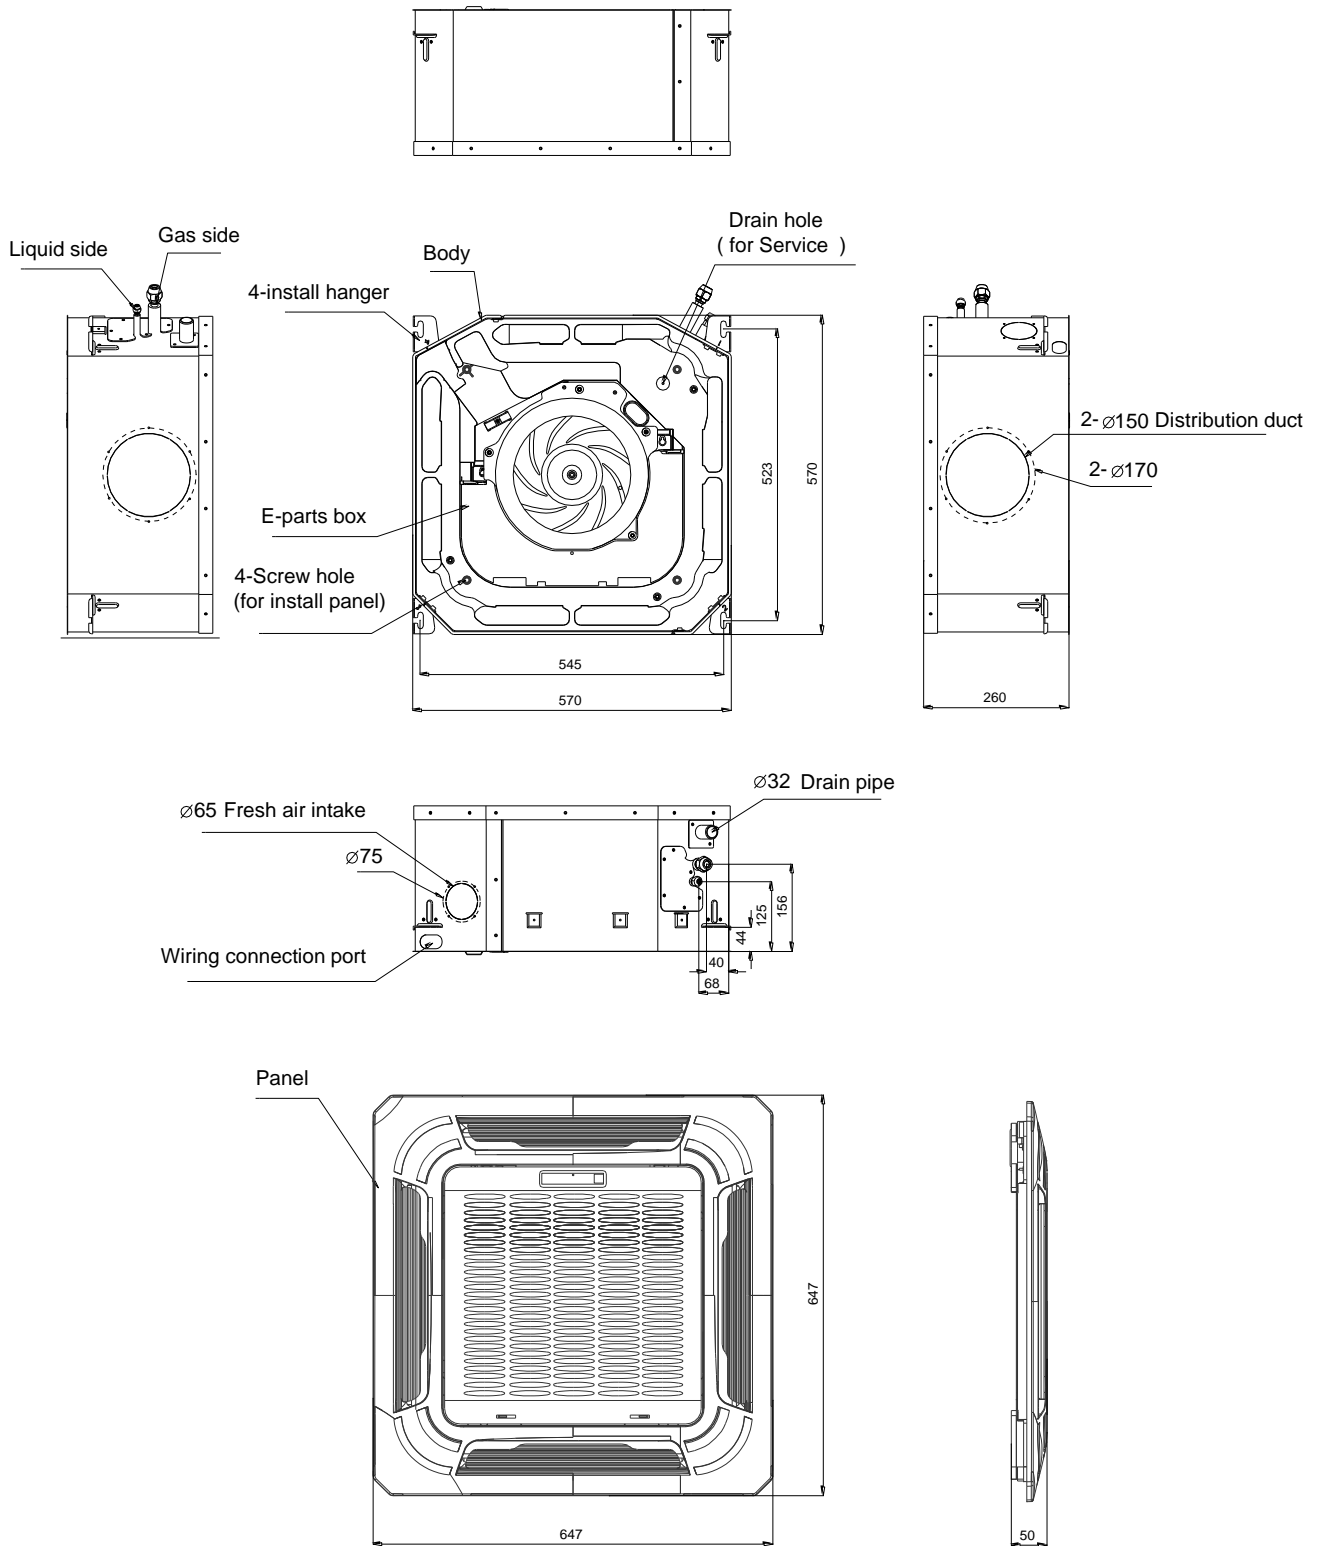

MULTI-SPLIT

CASSETTE

DIMENSIONS

IX43 R32

GIA-MC6-12IX43R32 | GIA-MC6-18IX43R32

Thanks for choosing our product.
Please, read carefully this manual
before using the product

giatsu

GIA GROUP

Indoor unit

Four-way cassette type (compact):

Service Space (unit: mm)

Four-way cassette (compact)

C./ Industria, 13 I Polígono Industrial El Pedregar
08160 Montmeló
Barcelona (Spain)

Phone: (0034) 93 390 42 20