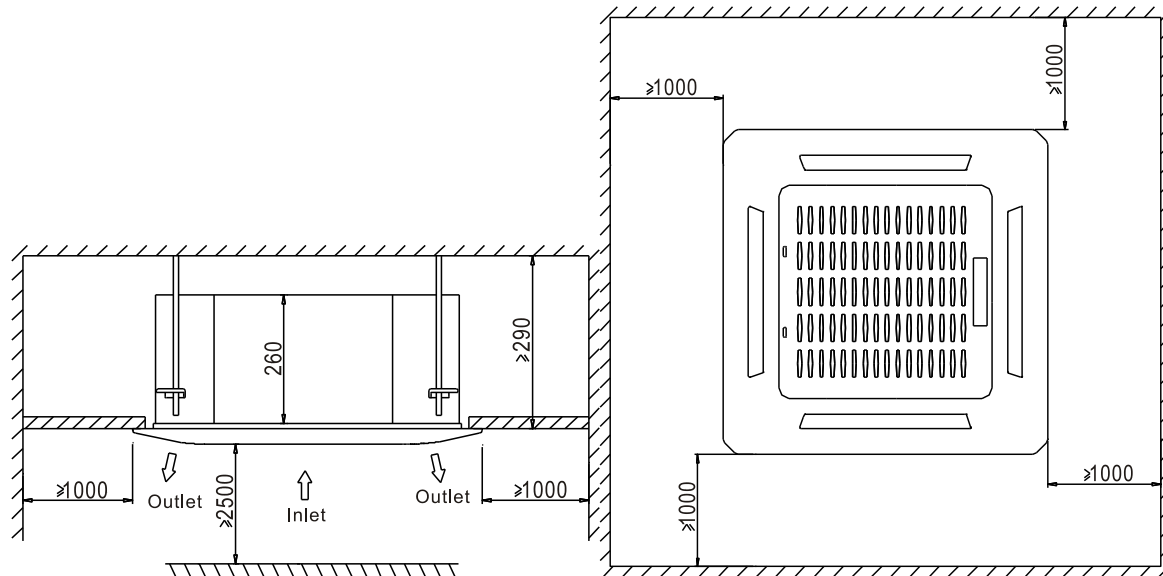

MULTI-SPLIT

CASSETTE

DIMENSIONS

IX43 R32

GIA-MC6-12IX43R32 | GIA-MC6-18IX43R32

Thanks for choosing our product.
Please, read carefully this manual
before using the product

giatsu

GIA GROUP

Indoor unit

Four-way cassette type (compact):

Service Space (unit: mm)

Four-way cassette (compact)

C./ Industria, 13 I Polígono Industrial El Pedregar
08160 Montmeló
Barcelona (Spain)

Phone: (0034) 93 390 42 20